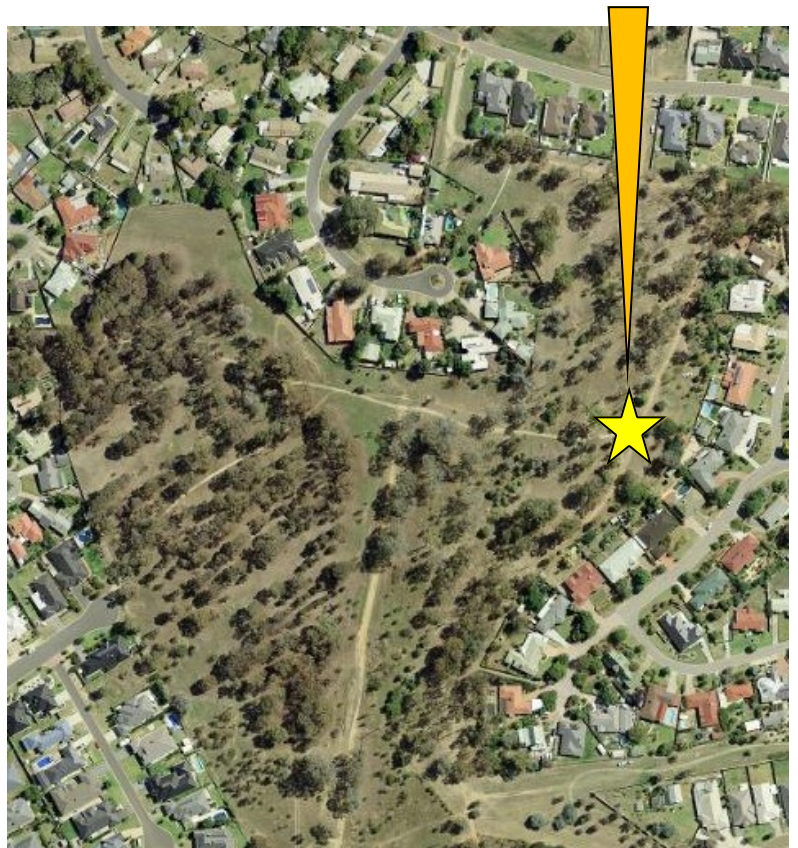

TREE PLANTING AND RESTORATION

**Come and help repair and replace
our plants in Corrys Woodland.**

Bring

Sunday 5th August @10am-12noon

Find us at the northern end of the reserve

For more details

e: support@wtlandcare.org w: www.wtlandcare.org fb: www.facebook.com/wtlandcare